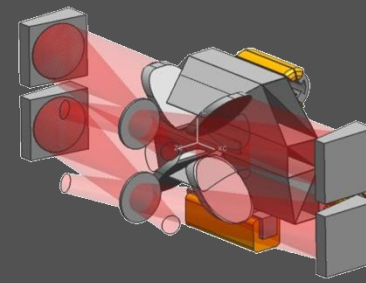

SAFARI science outlook