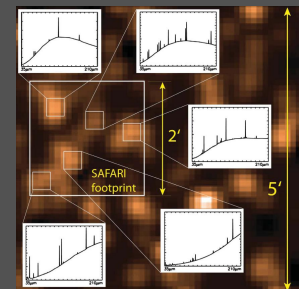

SAFARI science outlook

Science – SPICA is a world observatory

- SPICA is an *observatory* open to the astronomical community
- A single international Time Allocation Committee
- With SAFARI Europe/ESA has *direct access* to open and guaranteed time

SAFARI's true power – *high throughput mapping*

Field of view:

- SAFARI: yellow box
- PACS: blue box

PACS

- 5×10^{-19} W/m² (5σ) for **one single pointing**: ~ 1800 hrs
- 60-210 μm

SAFARI

- **900 hours for $1^\circ \times 1^\circ$ field** gives the same sensitivity
- 34-210 μm spectra
- Models typically predict **~ 4000 objects detected in at least 4 lines**