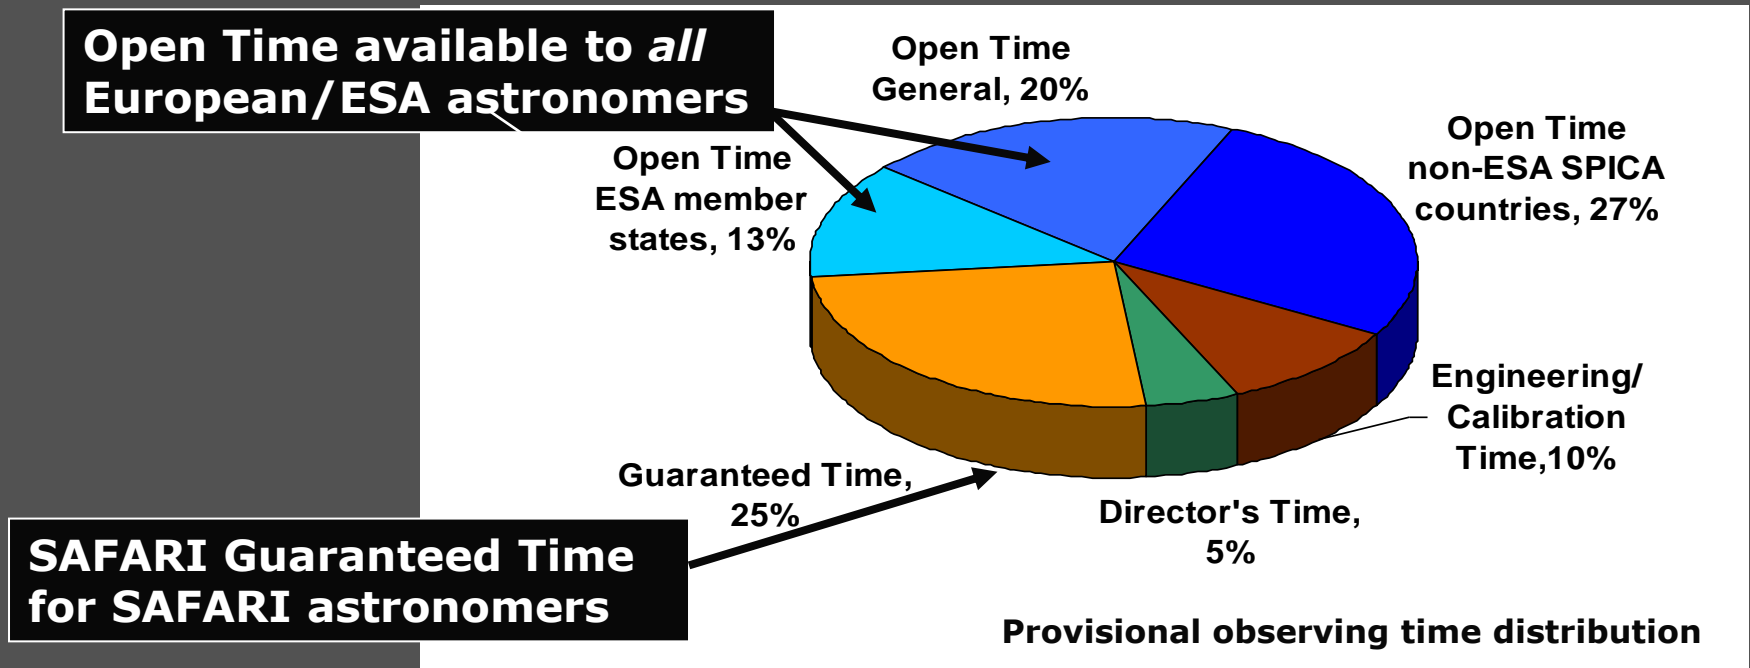

SAFARI science outlook

Science – SPICA is a world observatory

- SPICA is an *observatory* open to the astronomical community
- A single international Time Allocation Committee
- With SAFARI Europe/ESA has *direct access* to open and guaranteed time

SAFARI's true power – *high throughput mapping*

Field of view:

- SAFARI: yellow box
- PACS: blue box

PACS

- 5×10^{-19} W/m² (5σ) for **one single pointing**: ~ 1800 hrs
- 60-210 μm

SAFARI

- **900 hours for $1^\circ \times 1^\circ$ field** gives the same sensitivity
- 34-210 μm spectra
- Models typically predict **~ 4000 objects detected in at least 4 lines**